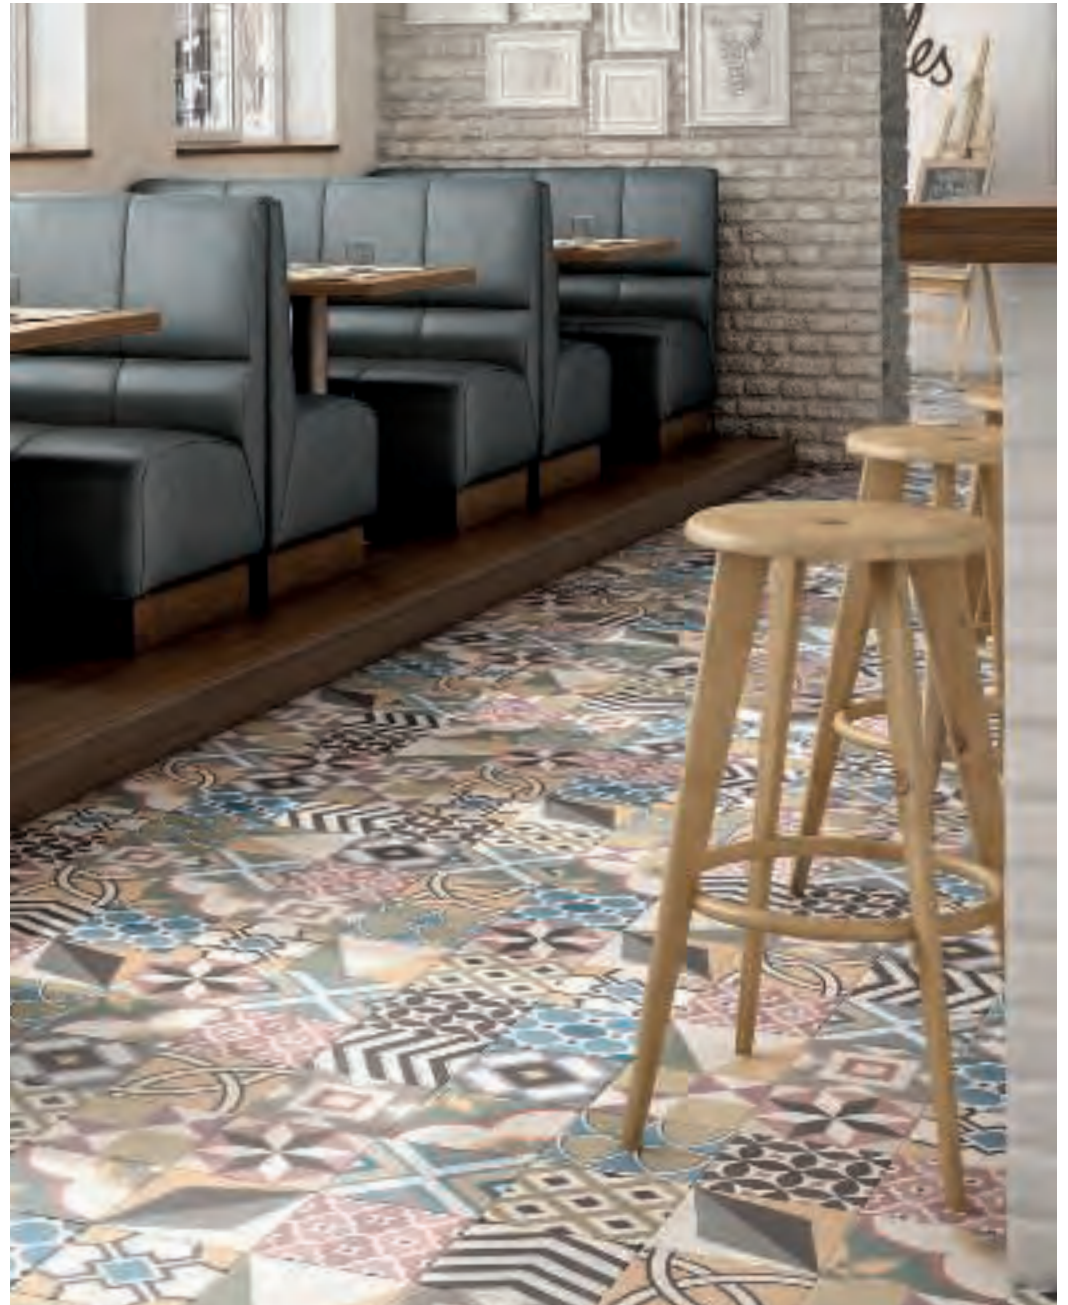

Porcelain

V4