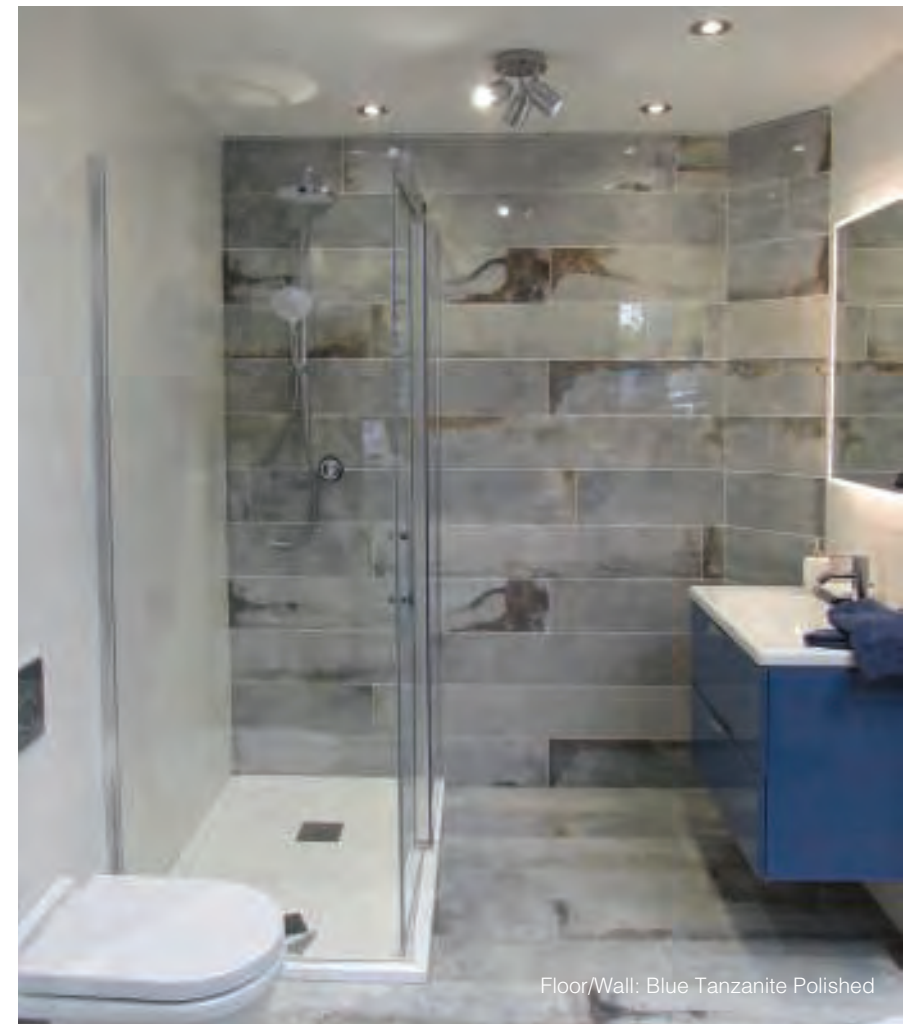

Floor/Wall: Blue Tanzanite Polished