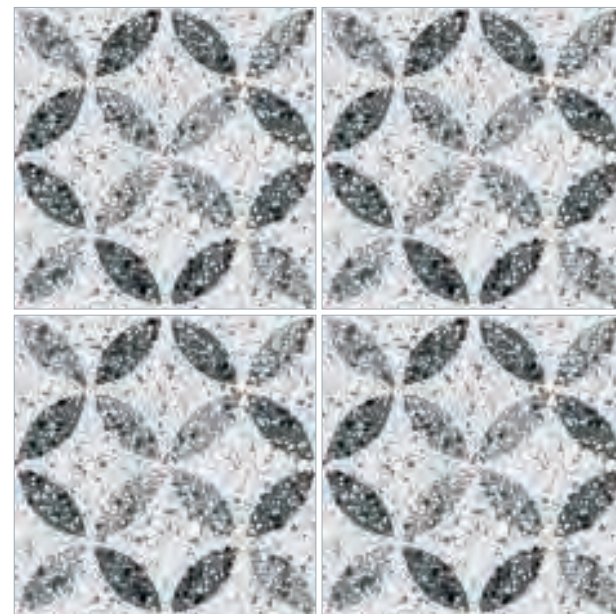

York Micro Terrazzo

York Micro Terrazzo features a single pattern that is repeated across a floor/wall or simply used to create a feature area within a room. The cool concrete greys revolutionise this very traditional concept and catapults it into a modern day must have.

Floor tile 200 x 200mm

Grey NB17305

Ceramic

V2