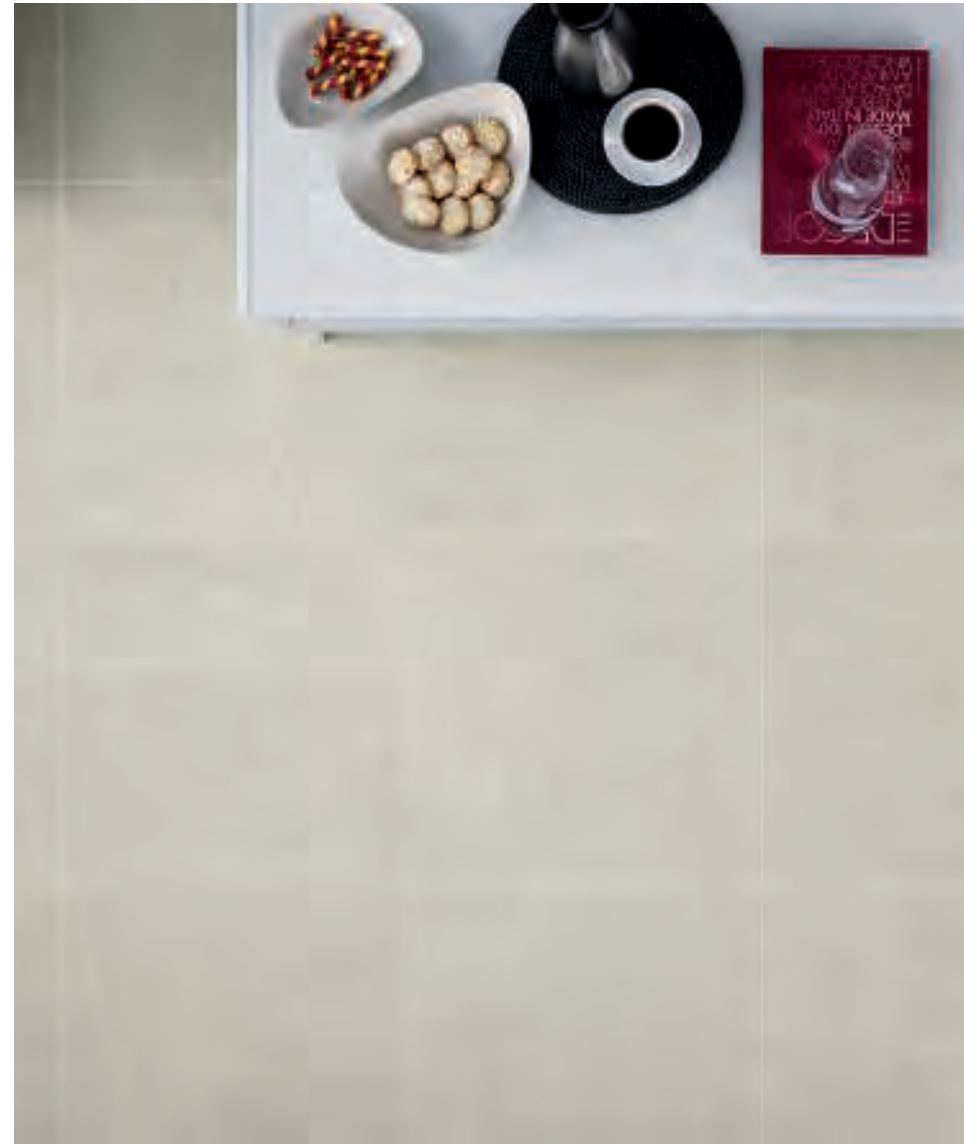

# Dolomiti

---

Natural wall and floor tile 600 x 600 x 10mm

Calcite NB18093

Sabbia NB18094

Cenere NB18095

Basalto NB18096

Porcelain