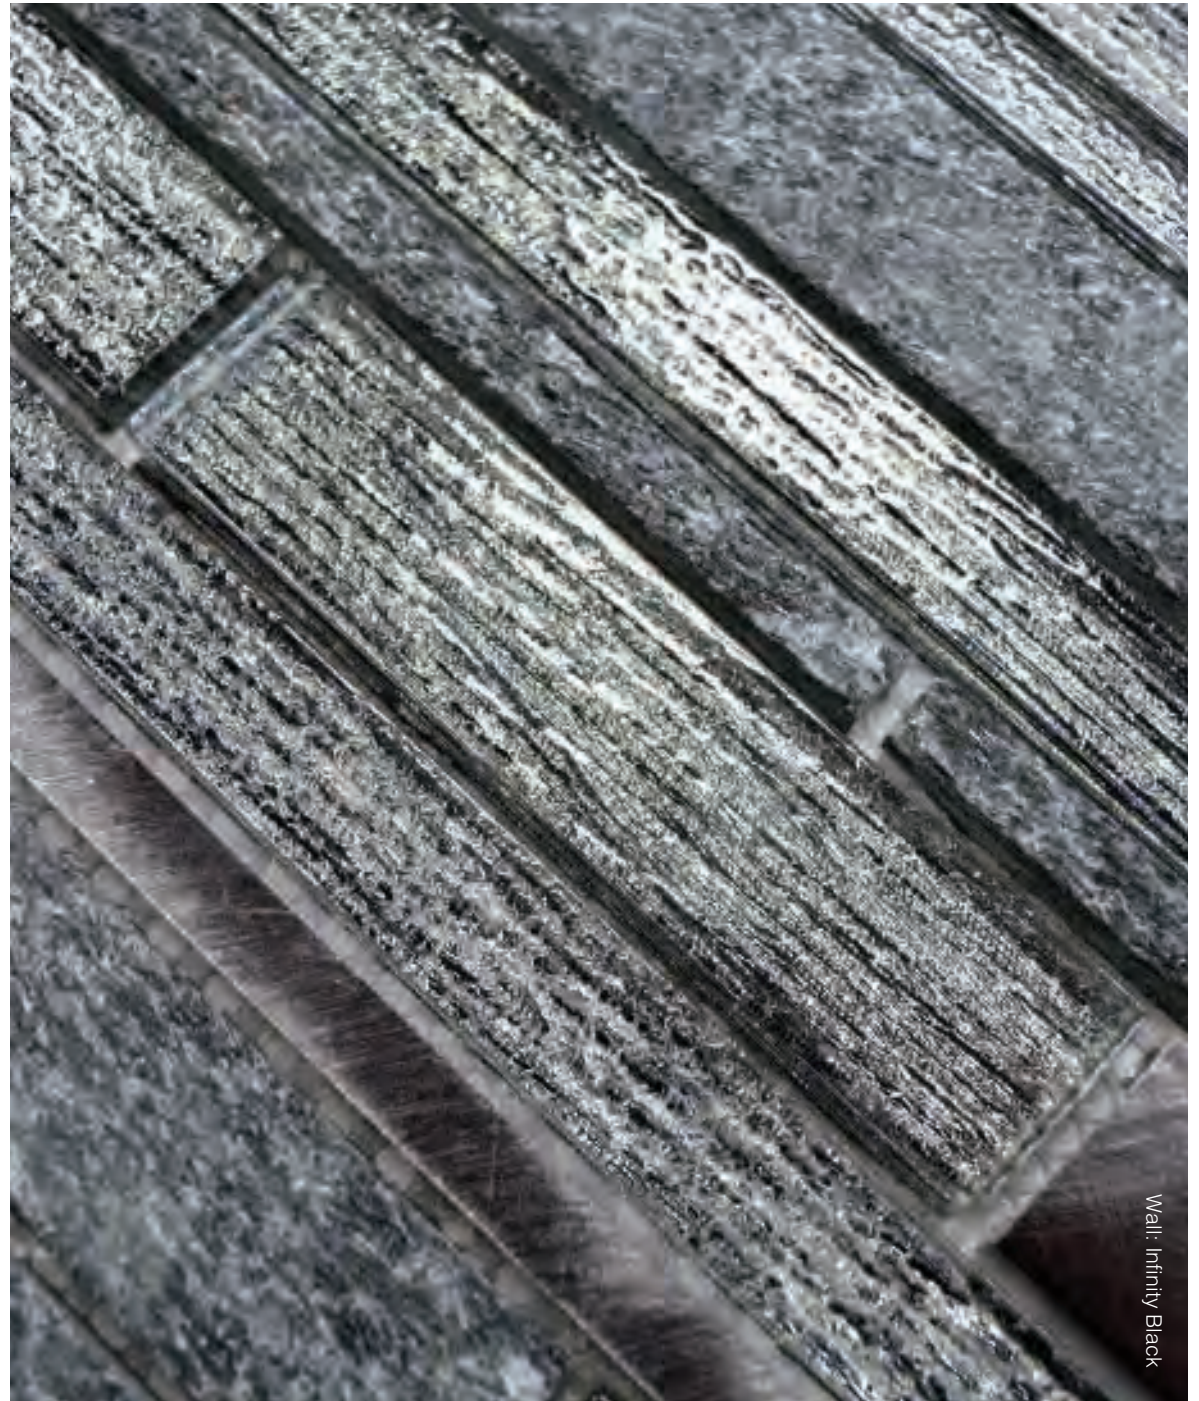

Mosaic

Upgrade your interiors with our collection of the latest mosaics, designed to inspire individuality and the creation of unique designs.

Wall: Infinity Black