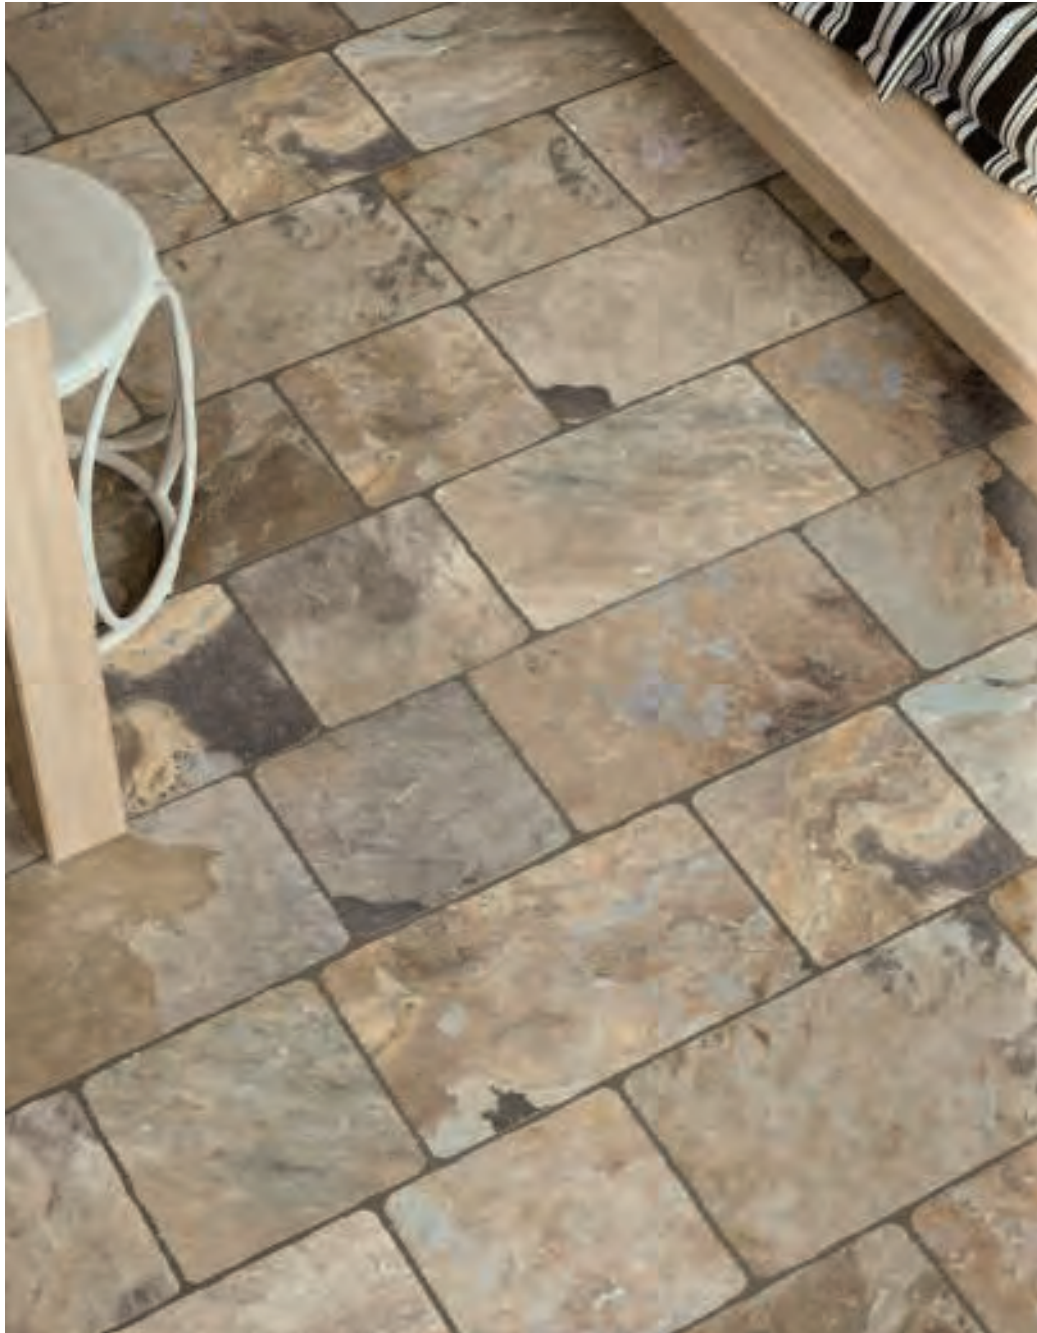

Tuscan Flagstones - Slate

A distinctive new interpretation of aged flagstone with a slate effect for achieving an authentic, rustic design. The modular nature of the stone allows for different sizes to be installed as a random mix.