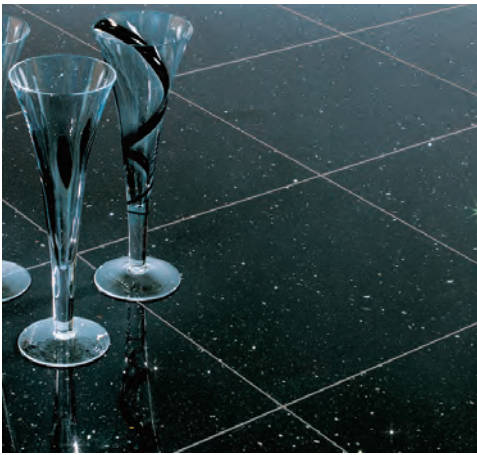

Wall tiles: 250 x 550mm
 Wall mosaic mix: 330 x 330mm
 Floor tiles: 330 x 330mm
 Wall glitter strips: 10 x 750mm

Gulfstone Quartz

Create the most desired look with our Gulfstone Quartz tile range. Designed with mirrored chips scattered throughout the body of each tile, this range catches the light at every opportunity and reflects a gorgeous sparkle.
 Sizes: 300 x 300, 300 x 600 and 600 x 600mm