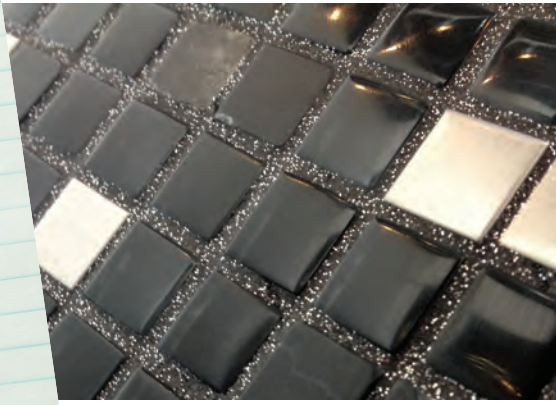

Planning ahead is essential to ensure that you have all of the equipment you need to do the job.

PREPARATION

Before starting the job, make sure you have dusted and swept your surface.

*Remember to...
Wear gloves during this process.*