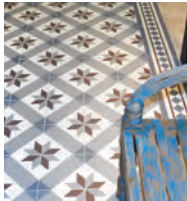

Shabby Chic