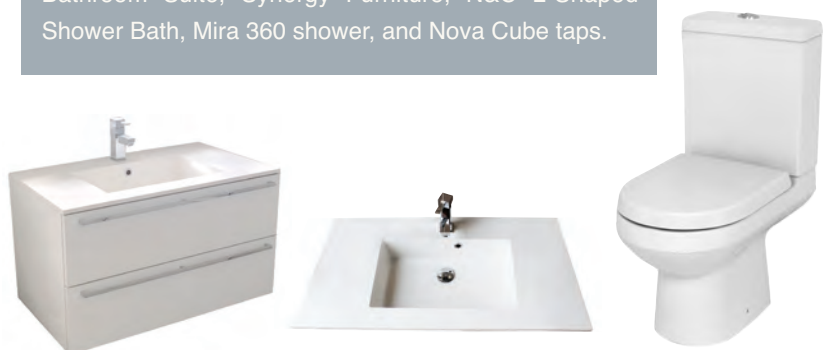

Products used throughout their new design include Vogue Bathroom Suite, Synergy Furniture, N&C L-Shaped Shower Bath, Mira 360 shower, and Nova Cube taps.

ROOM PLAN

Don't forget!

Measure up before you make any purchases. Sizing is extremely important when choosing new bathroom furniture to ensure that there is enough room for the products you would like with plenty of room to maneuver.