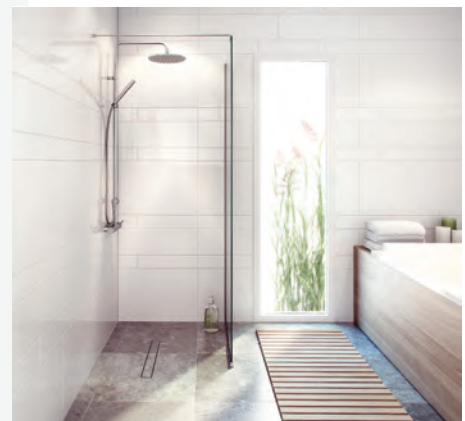

3 Tanking System

Create a watertight environment with total confidence using our complete Nicobond wet room tanking system