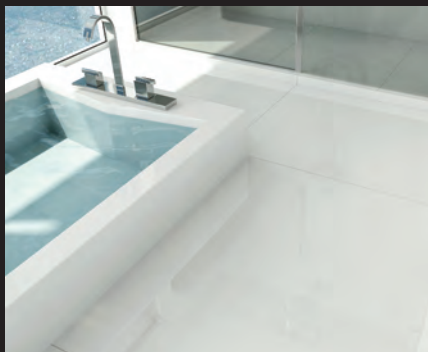

get the look...

Boutique Hotel

Make your home a style icon with our desirable tile and bathroom designs. Combine advanced practicality with exquisite extras to create the ultimate dream look.