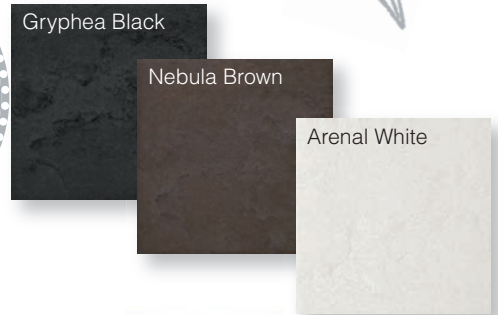

Synergy Paints
Complete the look with our
specially formulated Synergy paint.
See page 25 for more about the range.