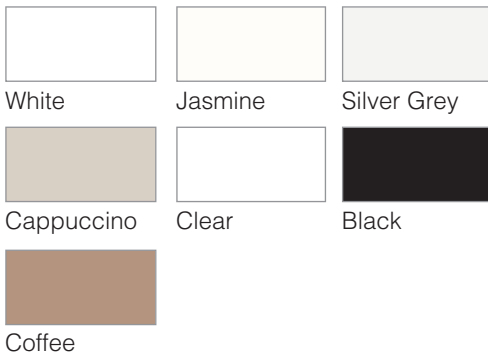

Sealed with colour

A high quality, ready to use silicone sealant, perfect for forming the perfect seal around wash basins, baths, bathroom fittings, showers, toilets, sanitaryware, kitchen sinks and rimless sink bowls. Can also be used for sealing and draught proofing around badly fitted windows. Available in 7 attractive colours!