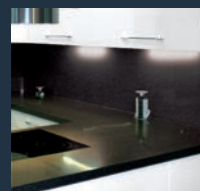

Get the designer look through the Synergy Series

Creating Endless Design Possibilities...

Introducing the world's first series encompassing 10 unique ranges, specially formulated to fuse together and empower you to experiment with colours, textures, materials, sizes and finishes and not only be confident that your design creation is unique to you, but that each component works with each other.

Glass

Come along to our showrooms and get inspired...