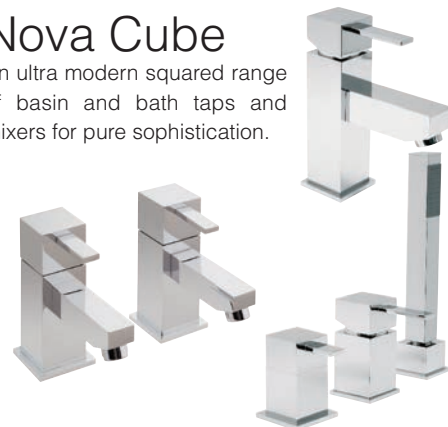

Available in 200 x 500mm wall tiles and 500 x 500mm floor tiles

Future Stone

The latest, innovative inkjet technology enables you to benefit from the intricate beauty of natural marble whilst attaining the benefits of ceramic wall and porcelain floors.

Available in sizes:
 300 x 900mm wall tiles - 60 x 60mm floor tiles
 300 x 900mm concept wall tiles

Nova Cube

An ultra modern squared range of basin and bath taps and mixers for pure sophistication.

from only
£18.53 ea
 300x900mm - 3.7 tiles per m²