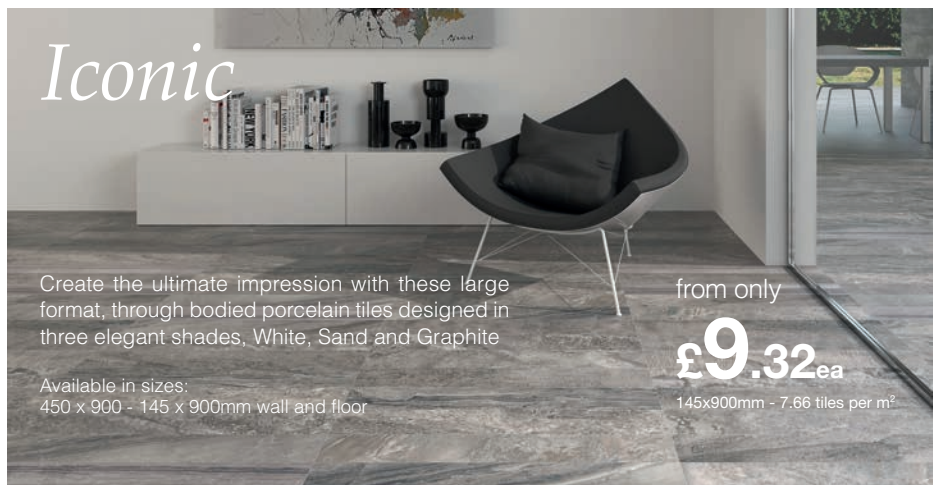

Iconic

Create the ultimate impression with these large format, through bodied porcelain tiles designed in three elegant shades, White, Sand and Graphite

Available in sizes:
450 x 900 - 145 x 900mm wall and floor

from only

£9.32ea

145x900mm - 7.66 tiles per m²