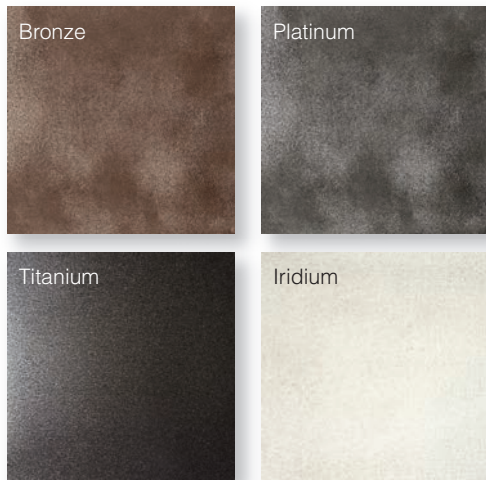

Wall tiles available Black, Brown, White, Silver and Red. Size 200 x 300mm

from only

£2.57ea

16.67 tiles per m²

An award winning, full bodied porcelain tile that shows off superb technological enhancements through its structured and lapato finishes, engrained with a indulgent shimmer. Available in sizes:
 162 x 490mm - 490 x 490mm wall and floor tiles
 162 x 490mm wall and floor mosaic