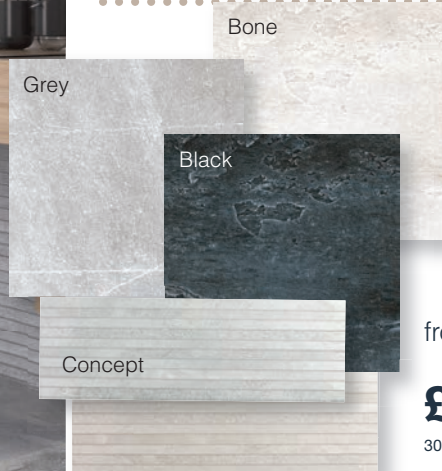

Future Stone

The latest, innovative inkjet technology enables you to benefit from the intricate beauty of natural marble whilst attaining the benefits of ceramic wall and porcelain floors.

Available in sizes:
300 x 900mm wall tiles - 60 x 60mm floor tiles
300 x 900mm concept wall tiles