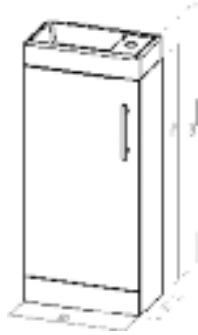

excluding basin

Plan - Cloakroom Unit & 1 TH Wash Basin

- Soft Close ● Floor Standing
- Size 398 x 216 x 848mm

Gloss White	S7005745
Gloss Black	S7005746
Grey Teak	S7005747