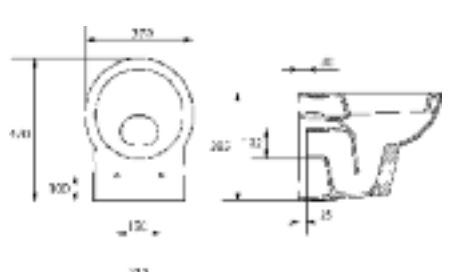

Life - Wall Hung

● Size 370 x 470mm ● White

Wall hung pan S7005824

Right hand illustrated