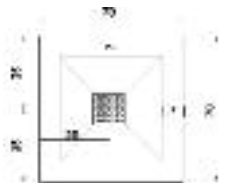

Style	Size	White	Colours
Standard	70 x 70cm	S2220250	S2220349
Double Rim	70 x 70cm	S2220273	S2220372
Long Edge Rim	70 x 70cm	S2220297	S2220395
Short Edge Rim	70 x 70cm	S2220320	S2220418