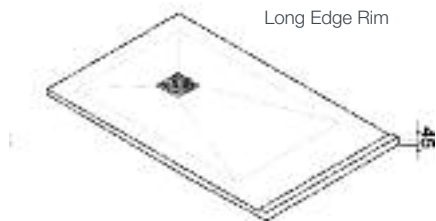

# Ultima Shower Trays

Standard Low level

Double Rim

Long Edge Rim

Short Edged Rim

Four Edged Rim

The revolutionary Ultima range elevates the bathroom to a whole new level, representing first class showering with the ultimate in quality, appeal and flexibility. Produced from natural quartz, a coloured gel coat and reinforced with polyester resin, Ultima is a durable and robust shower tray made to a superb, high quality standard.