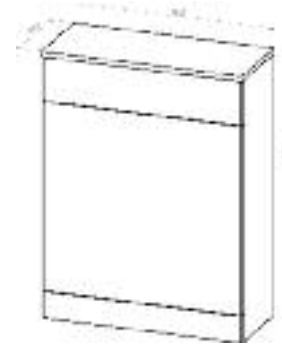

excluding cistern

Revival/Appeal - W.C Unit 60cm

- Size 602 x 256 x 800mm

Gloss White	S7005787
Melamine Grey	S7005786
Gloss Black	S7005788
Graphite Matt	S7005789