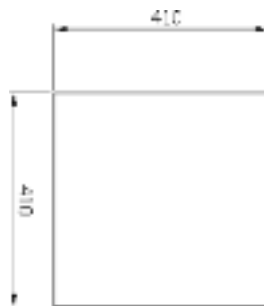

Life - Cabinet Door
● Size 410 x 18 x 410mm ● Lime
Door only excluding cabinet S7005844