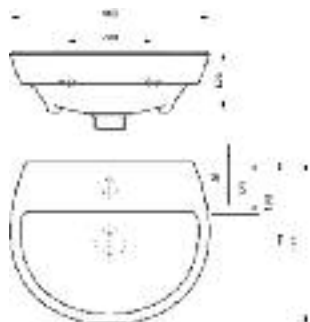

Eclipse - Wall Hung Basin

● Size 465 x 375mm ● White

1 tap hole	S7005889
2 tap hole	S7005890