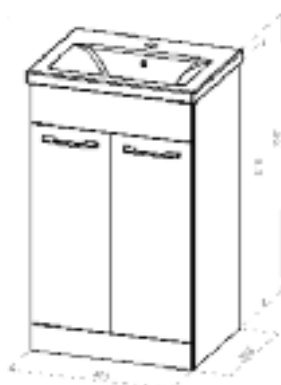

excluding basin

Appeal - Wash Basin Unit 50cm

- Soft Close ● Floor Standing ● 2 Door
- Size 496 x 386 x 810mm

Gloss White	S7005736
Melamine Grey	S7005737
1TH basin 512 x 392 x 39mm	S7005744