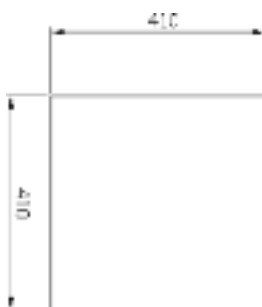

Life - Wall Basin Cabinet excluding basin
● Wall Hung ● White
Symmetric 505 x 290 x 598mm S7005841

Life - Bathroom Cabinet
● Size 410 x 232 x 410mm ● White
Cabinet only excluding doors S7005843

Life - Cabinet Door
● Size 410 x 18 x 410mm ● Lime
Door only excluding cabinet S7005844