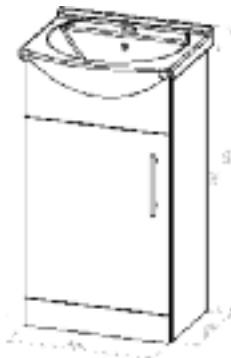

excluding basin

Sense - Wash Basin Unit 45cm

- Soft Close ● Gloss White
- Size 426 x 306 x 790mm

1 door excluding basin	S7005700
1 TH basin 450 x 370 x 40mm	S7005705