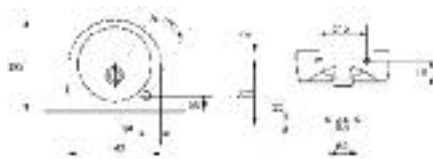

Left hand illustrated

Life - Basin

● Size 400 x 385mm ● White

Left hand including wall bolts S7005815

Right hand including wall bolts S7005816