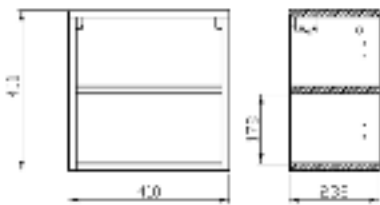

Life - Bathroom Cabinet
● Size 410 x 232 x 410mm ● White
Cabinet only excluding doors S7005843