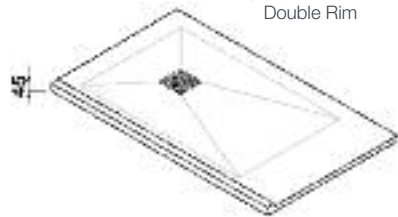

# Ultima Shower Trays

Standard Low level

Double Rim

Long Edge Rim

Short Edged Rim

Four Edged Rim

The revolutionary Ultima range elevates the bathroom to a whole new level, representing first class showering with the ultimate in quality, appeal and flexibility. Produced from natural quartz, a coloured gel coat and reinforced with polyester resin, Ultima is a durable and robust shower tray made to a superb, high quality standard.