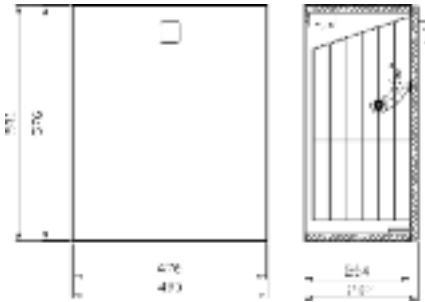

Life - Wall Cabinet Including Laundry Basket
● Wall Hung ● White
480 x 580 x 264mm S7005840