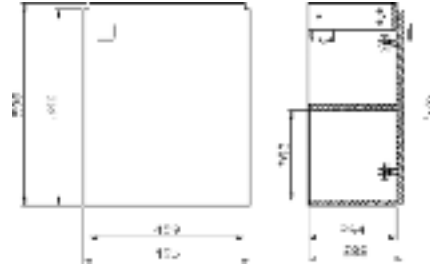

Life - Wall Basin Cabinet excluding basin
● Wall Hung ● White
Symmetric 505 x 290 x 598mm S7005841