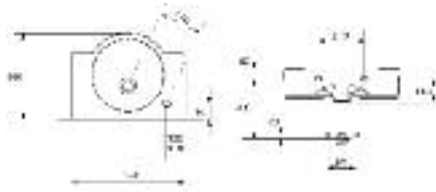

## Life - Basin

● Size 550 x 420mm ● White

Left hand including wall bolts S7005821

Right hand including wall bolts S7005822

Left hand illustrated