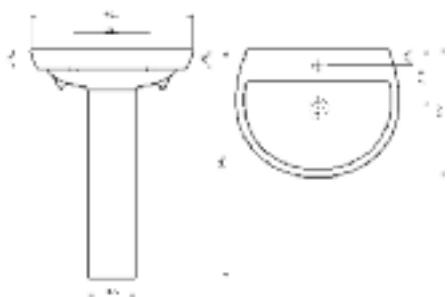

Life - Cabinet Door
● Size 410 x 18 x 410mm ● Orange
Door only excluding cabinet S7005846

Eclipse - Basin

● Size 612 x 467mm ● White

1 tap hole	S7005884
2 tap hole	S7005885
Full pedestal	S7005886
Half pedestal	S7005887