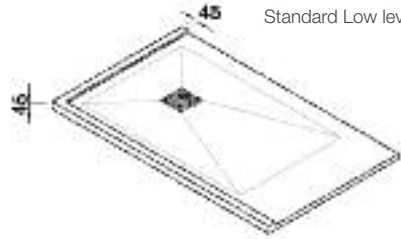

# Ultima Shower Trays

Standard Low level

Double Rim

Long Edge Rim

Short Edged Rim

Four Edged Rim

The revolutionary Ultima range elevates the bathroom to a whole new level, representing first class showering with the ultimate in quality, appeal and flexibility. Produced from natural quartz, a coloured gel coat and reinforced with polyester resin, Ultima is a durable and robust shower tray made to a superb, high quality standard.