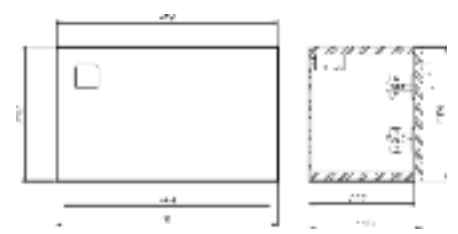

## Life - Bath Tub

● Size 1500 x 750 x 420mm ● White

Left hand S7005833

Right hand S7005834

**Life - Wall Cabinet**  
 ● Wall Hung ● White  
 480 x 125 depth x 290mm S7005837

**Life - Wall Cabinet**  
 ● Wall Hung ● White  
 480 x 185 depth x 290mm S7005838