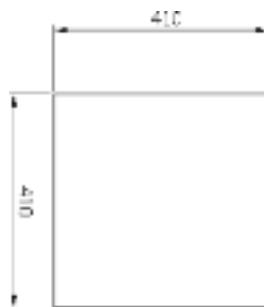

Life - Wall Basin Cabinet excluding basin
● Wall Hung ● White
Symmetric 505 x 290 x 598mm S7005841

Life - Bathroom Cabinet
● Size 410 x 232 x 410mm ● White
Cabinet only excluding doors S7005843

Life - Cabinet Door
● Size 410 x 18 x 410mm ● Lime
Door only excluding cabinet S7005844