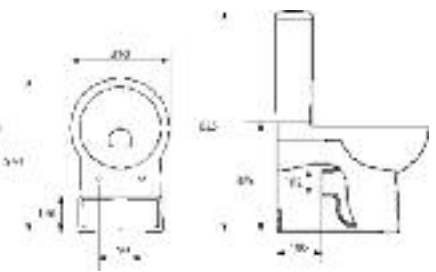

Life - Close Coupled

● Size 370 x 570 x 825mm ● White

W.C suite including seat and cover S7005826