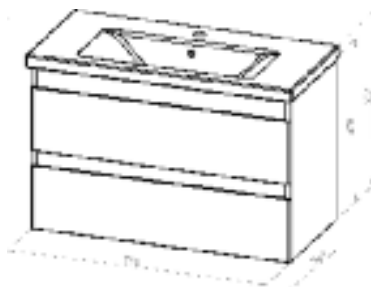

## Revival - Wash Basin Unit 60cm

- Soft Close ● Wall Mounted ● 2 Drawer
- Size 596 x 384 x 470mm

Gloss White	S7005712
Gloss Black	S7005718
Graphite Matt	S7005724
1TH basin 612 x 392 x 39mm	S7005729

excluding basin