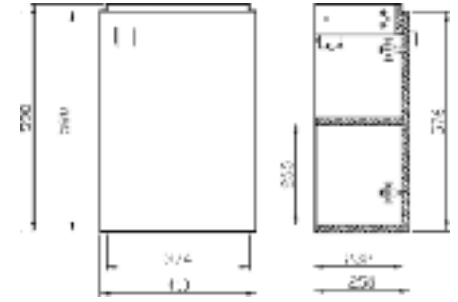

Life - Wall Basin Cabinet excluding basin
● Wall Hung ● White
Asymmetric 410 x 250 x 598mm S7005842