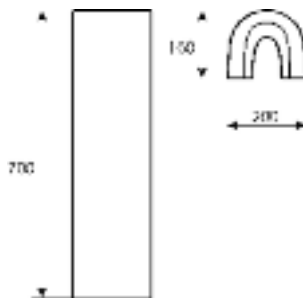

Life - Pedestal

● Size 700 x 160 x 200mm ● White

S7005823