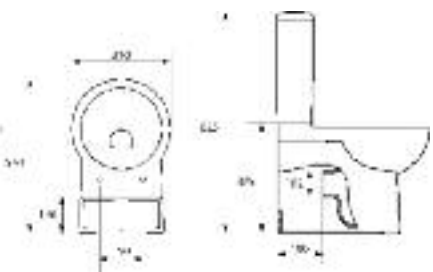

Life - Close Coupled

● Size 370 x 570 x 825mm ● White

W.C suite including soft close seat & cover S7005825