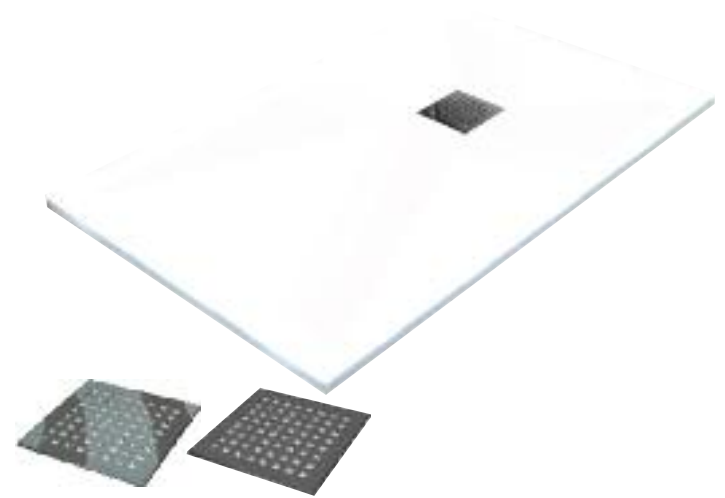

The revolutionary Ultima range elevates the bathroom to a whole new level, representing first class showering with the ultimate in quality, appeal and flexibility. Produced from natural quartz, a coloured gel coat and reinforced with polyester resin, Ultima is a durable and robust shower tray made to a superb, high quality standard.

Customisation is a key feature in this range, allowing the Ultima shower tray to be fixed in any house layout. So, as well as lifting the mood of your bathroom, Ultima is perfect for transforming unused rooms or even cloakrooms into a shower room. You can choose to create a level access floor for a seamless transition from the bathroom into the shower area, or set the shower tray directly onto the floor.

Key features:

- Marble composite construction
- 30mm high
- Can be cut to fit around your existing space
- Over 60 inspirational colours to choose from
- 5 styles variants available (45mm rims options)
- 23 size options to fit any room