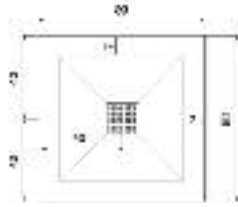

Style	Size	White	Colours
Standard	80 x 80cm	S2220251	S2220350
Double Rim	80 x 80cm	S2220274	S2220373
Long Edge Rim	80 x 80cm	S2220298	S2220396
Short Edge Rim	80 x 80cm	S2220321	S2220419