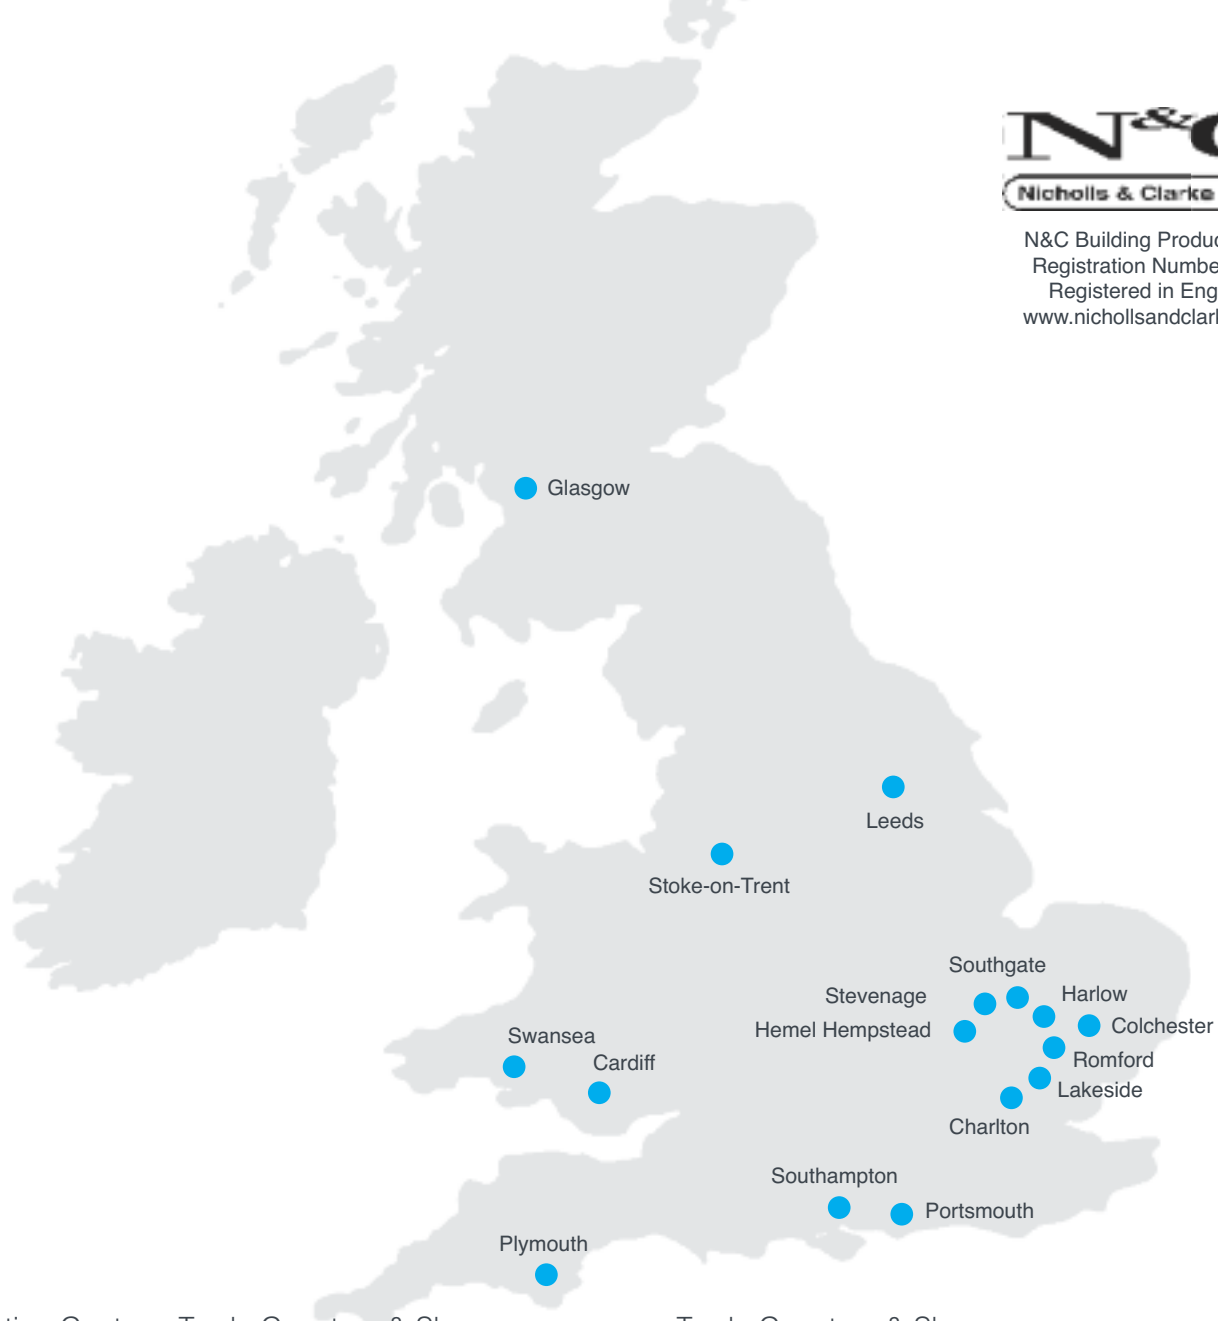

Distribution Centres, Trade Counters & Showrooms

N&C Building Materials
41 - 51 Freshwater Road
Chadwell Heath
Romford, Essex RM8 1SP
Tel: 020 8586 4600
Fax: 020 8586 4646

C1 Cothill Trading Estate
Plympton
Plymouth PL7 1SR
Tel: 01752 339724
Fax: 01752 342746

B1 - B3 Sneyd Trading Estate
Sneyd Hill
Burslem
Stoke on Trent ST6 2PA
Tel: 01782 575727
Fax: 01782 575641

26 Colquhoun Avenue
Hillington
Glasgow G52 4BN
Tel: 0141 880 1200
Fax: 0141 880 1212

4 Waterloo Industrial Estate
Flanders Road, Hedge End
Southampton SO30 2QT
Tel: 01489 779700
Fax: 01489 779701

3 - 4 Cardiff Trade Park
Hadfield Road
Cardiff CF11 8AQ
Tel: 02920 390146
Fax: 02920 224356

2 City Park
Industrial Estate
Gelderd Road
Leeds LS12 6DR
Tel: 0113 224 4630
Fax: 0113 224 4631

2 - 5 Altbarn Close
Wyncolls Road
Severalls Park
Colchester, Essex CO4 9HY
Tel: 01206 844 161
Fax: 01206 845 878

Trade Counters & Showrooms

1A - 1B Alexander Place
Lower Park Road
New Southgate
London N11 1ST
Tel: 020 8361 6050
Fax: 020 8361 4757

8 Ascent Park
Edinburgh Way
Harlow, Essex CM20 2HW
Tel: 01279 621980
Fax: 01279 621981

14 Meridian Trading Estate
Bugsby Way, Charlton
London SE7 7SJ
Tel: 020 8269 5960
Fax: 020 8269 5961

1 Cliffside Trade Park
Motherwell Way
Lakeside, West Thurrock
Essex RM20 3XD
Tel: 01708 680180
Fax: 01708 680181

16 Arlington Business Pk
Whittle Way, **Stevenage**
Hertfordshire SG1 2BD
Tel: 01438 315400
Fax: 01438 740338

9 - 11 McDonalds Business Pk
Maylands
Hemel Hempstead
Hertfordshire HP2 7EB
Tel: 0845 2606 025
Fax: 0845 2606 026

8D Pompey Centre
Fratton Way, Southsea
Portsmouth PO4 8TA
Tel: 02392 894599
Fax: 02392 894598

5 Tower Court
St David's Road
Swansea Enterprise Park
Swansea SA6 8QL
Tel: 01792 797337
Fax: 01792 774019