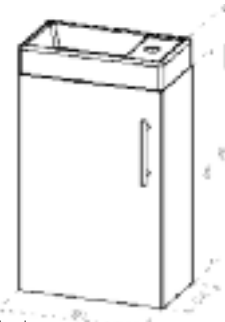

excluding basin

Plan - Cloakroom Unit & 1 TH Wash Basin

- Soft Close ● Wall Mounted
- Size 398 x 216 x 678mm

Gloss White	S7005748
Gloss Black	S7005749
Grey Teak	S7005750