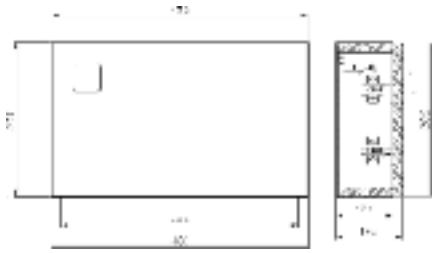

Life - Wall Cabinet
● Wall Hung ● White
480 x 125 depth x 290mm S7005837