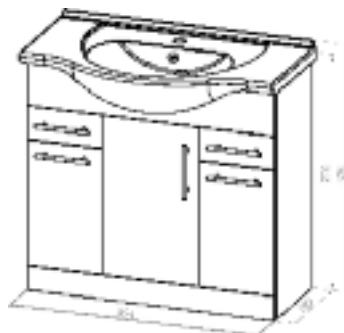

excluding basin

Sense - Wash Basin Unit 85cm

- Soft Close ● Gloss White
- Size 824 x 332 x 780mm

3 door 2 drawer excluding basin	S7005704
1TH basin 845 x 440 x 40mm	S7005707