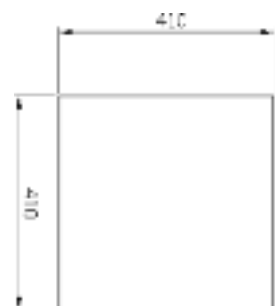

Life - Wall Basin Cabinet excluding basin
● Wall Hung ● White
Symmetric 505 x 290 x 598mm S7005841

Life - Bathroom Cabinet
● Size 410 x 232 x 410mm ● White
Cabinet only excluding doors S7005843

Life - Cabinet Door
● Size 410 x 18 x 410mm ● Lime
Door only excluding cabinet S7005844