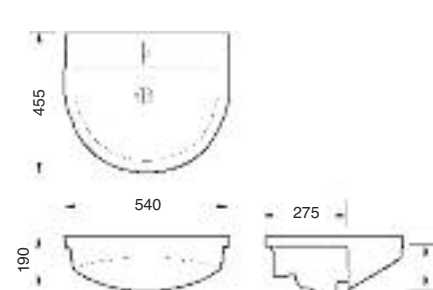

Eclipse - Semi Countertop Basin

● Size 540 x 455mm ● White

1 tap hole	S7004180