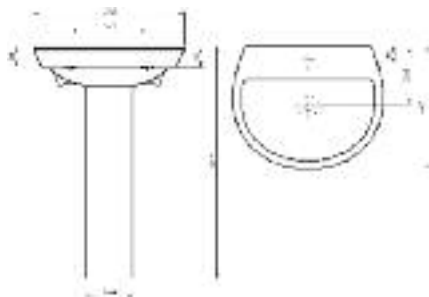

1 tap hole	S7005884
2 tap hole	S7005885
Full pedestal	S7005886
Half pedestal	S7005887

**Eclipse - Basin**

● Size 548 x 443mm ● White

1 tap hole	S7005882
2 tap hole	S7005883
Full pedestal	S7005886
Half pedestal	S7005887