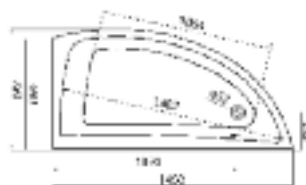

Left hand illustrated

Life - Bath Tub

● Size 1500 x 750 x 420mm ● White

Left hand S7005833

Right hand S7005834