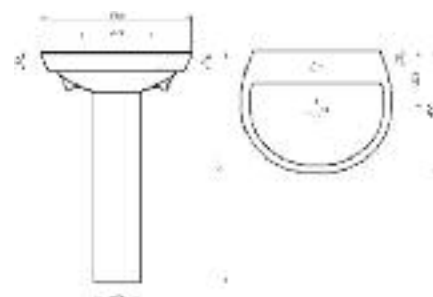

Life - Mirror
● Size 820 x 410mm ● Glass
Mirror S7005848

Eclipse - Basin

● Size 500 x 430mm ● White

1 tap hole	S7005880
2 tap hole	S7005881
Full pedestal	S7005886
Half pedestal	S7005887