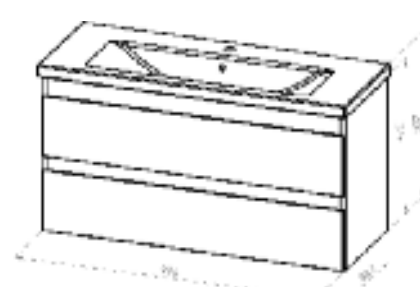

excluding basin

Revival - Wash Basin Unit 100cm

- Soft Close ● Wall Mounted ● 2 Drawer
- Size 996 x 384 x 470mm

Gloss White	S7005716
Gloss Black	S7005722
Graphite Matt	S7005728
1TH basin 1008 x 387 x 39mm	S7005731