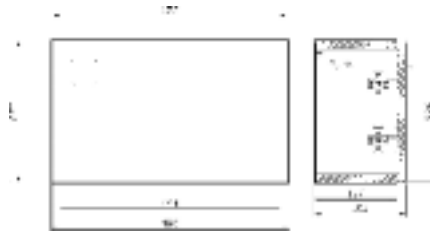

## Life - Bath Tub

● Size 1500 x 750 x 420mm ● White

Left hand S7005833

Right hand S7005834

**Life - Wall Cabinet**  
 ● Wall Hung ● White  
 480 x 125 depth x 290mm S7005837

**Life - Wall Cabinet**  
 ● Wall Hung ● White  
 480 x 185 depth x 290mm S7005838