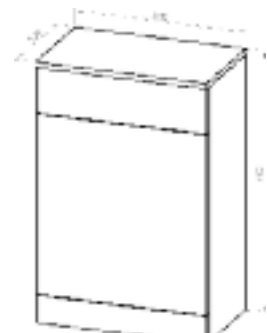

excluding cistern

Sense - W.C Unit 50cm

- Size 500 x 302 x 765mm ● Gloss White

W.C unit	S7005708