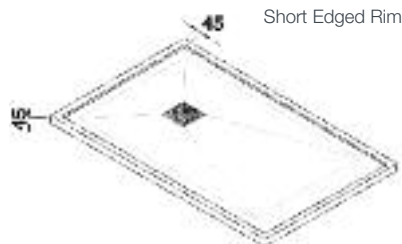

# Ultima Shower Trays

Standard Low level

Double Rim

Long Edge Rim

Short Edged Rim

Four Edged Rim

The revolutionary Ultima range elevates the bathroom to a whole new level, representing first class showering with the ultimate in quality, appeal and flexibility. Produced from natural quartz, a coloured gel coat and reinforced with polyester resin, Ultima is a durable and robust shower tray made to a superb, high quality standard.